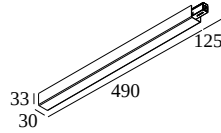

SLM26L - POWERBOX 48V-DC / 100W

23377 0040 B

AVAILABLE IN
BLACK 23377 0040 B
WHITE 23377 0040 W

 [View on website](#)

General info

LOCATION	indoor
INGRESS PROTECTION	IP20
WEIGHT (KG)	0.5
INFORMATION	INCL.LED POWER SUPPLY 48V-DC / 100W

Electrical info

CLASS	II
POWER SUPPLY	YES
DIM TYPE	non-dimmable

For detailed installation instructions, please consult the manual : [23377_0040_HAND.pdf](#)

WHERE USED

23358 0000	SLM26L - PROFILE
23358 0010	SLM26L - PROFILE 1m
23358 0020	SLM26L - PROFILE 2m
23358 0030	SLM26L - PROFILE 3m